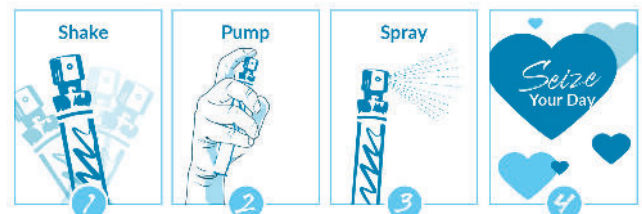

Directions: Shake well before use. Spray directly into mouth and hold 5 seconds before swallowing. Take 1 serving (8 sprays) daily.